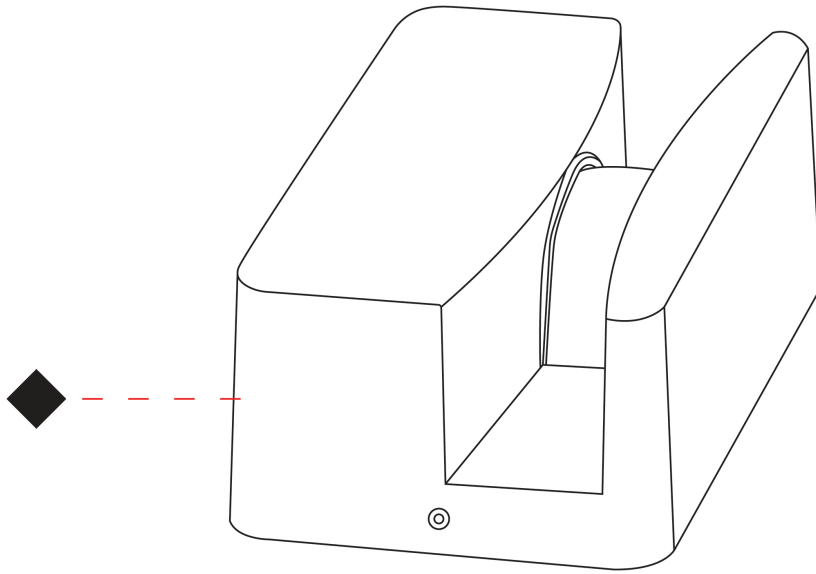

SILL SURFACE

E9W644-

PROJECT

TYPE

SPECIFIER

QUANTITY

DATE

SILL COLOR FINISH CHART